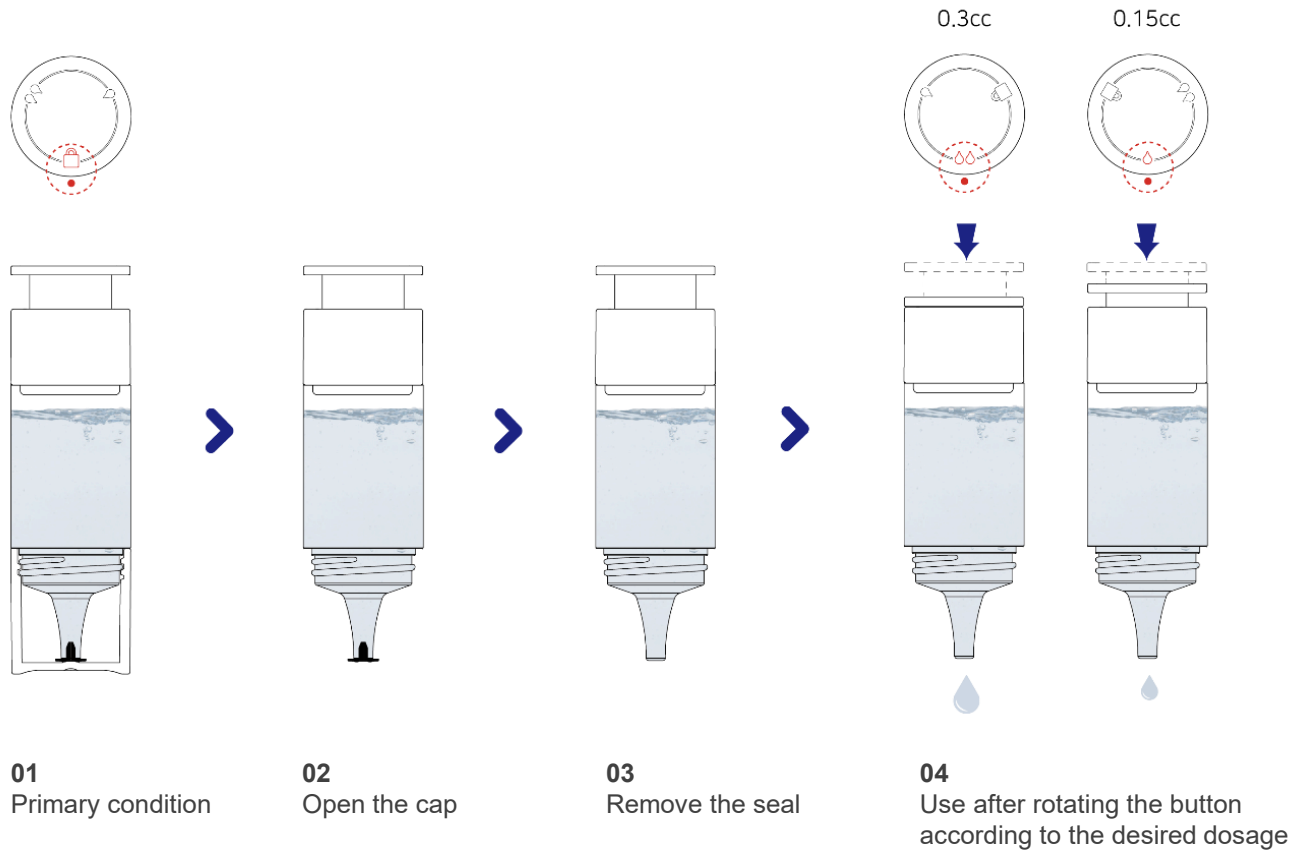

Patented

DA S 15

Luxury Dropper Ampoule Packaging

Easy Drop, Easy Locking system with simple turning of the top cover

Selectable Dosage

Controllable Dosage between 0.15cc & 0.3cc

A Novel Feeling

Using a pump structure, soft feeling of use and precise dispensing are possible

How To Use

Specification

Item

Item No.

DA S 15

Capacity

15 mL

Dosage

0.15 cc / 0.3 cc

Size

Ø27 x 97.5mm

Material

Button	ABS
Outer Cap	PETG
Bottle	PET
Over cap	PETG